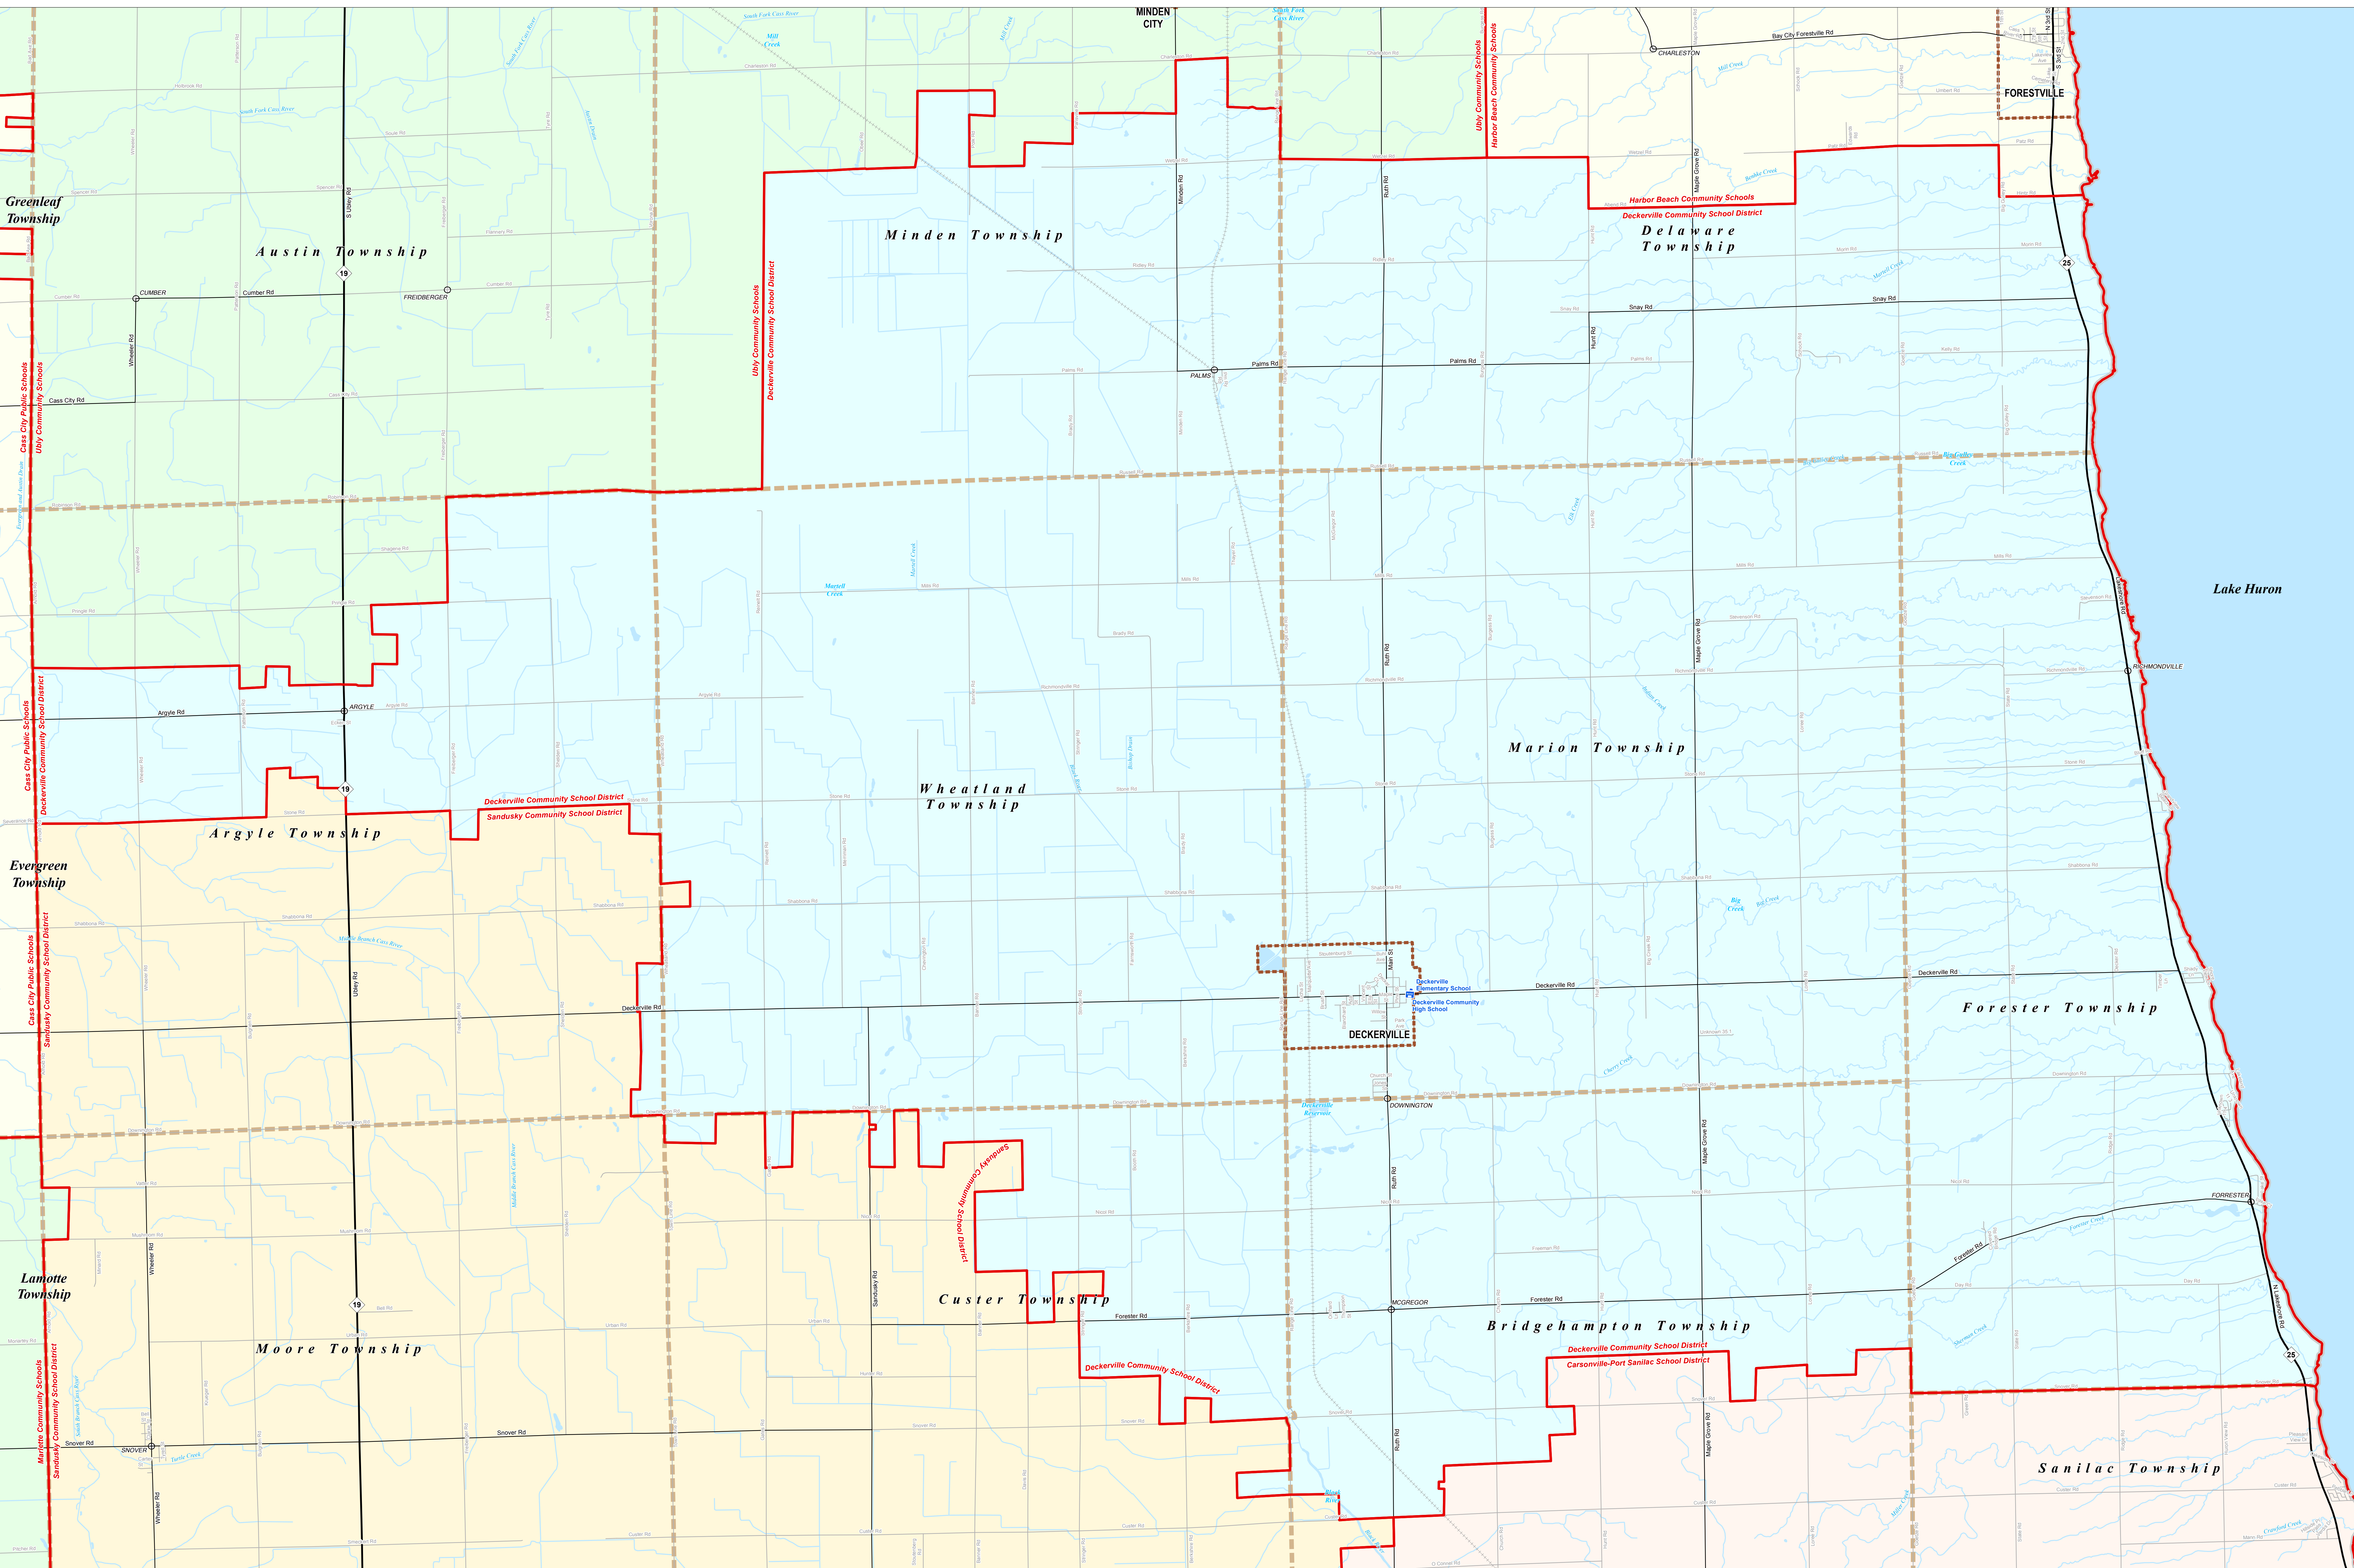

DECKERVILLE COMMUNITY SCHOOL DISTRICT

Sanilac ISD

0 0.25 0.5 Miles

Legend	
School District	School
County	Unincorporated Place
Township	Water Feature
Village	River, Stream, or Drain
Census Designated Place	Railroad
Freeway	Primary Road
Highway	Local Road